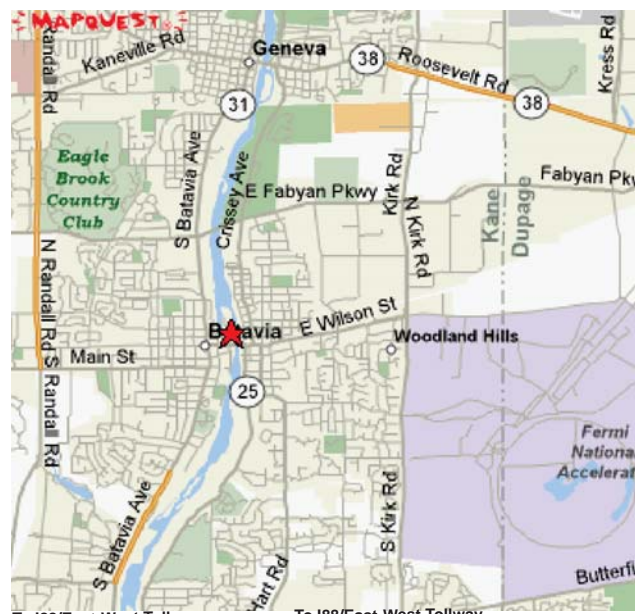

Batavia Maps

Reach area lodging via Randall, Rt. 31, Rt. 25 OR Kirk Rd/Farnsworth Ave.

Batavia Area Lodging

Key to where located

R - off Randall -western edge road

K - Off Kirk -eastern edge road

St. Charles - North of Batavia

Pheasant Run Resort & Spa **K**
4051 E. Main Street (Rt. 64)
St. Charles, IL 60174
630-584-6300

Quality Inn **K**
100 S. Tyler Road
St. Charles, IL 60174
630-513-6500

Super 8 **K**
1520 E. Main St. (Rt. 64)
St. Charles, IL 60174
630-377-8388

Aurora - South of Batavia

Baymont Inn & Suites
308 S. Lincolnway (Rt. 31), North Aurora
630-897-7695

Comfort Suites **K**
111 N. Broadway/Rt. 25, Aurora, IL 60505
630-896-2800

Fox Valley Inn **K**
2450 N. Farnsworth Dr., Aurora, IL 60505
(Kirk Rd. becomes Farnsworth) 630-851-2000

Hampton Inn & Suites **R**
2423 Bushwood Drive, Aurora, IL 60506
630-907-2600

Geneva - north of Batavia

Comfort Inn **K**
1555 E. Fabyan Parkway, Geneva, IL 60134
630-208-8811

Geneva Motel **K**
33W209 State Hwy 38, Geneva, IL 60134
630-232-7121