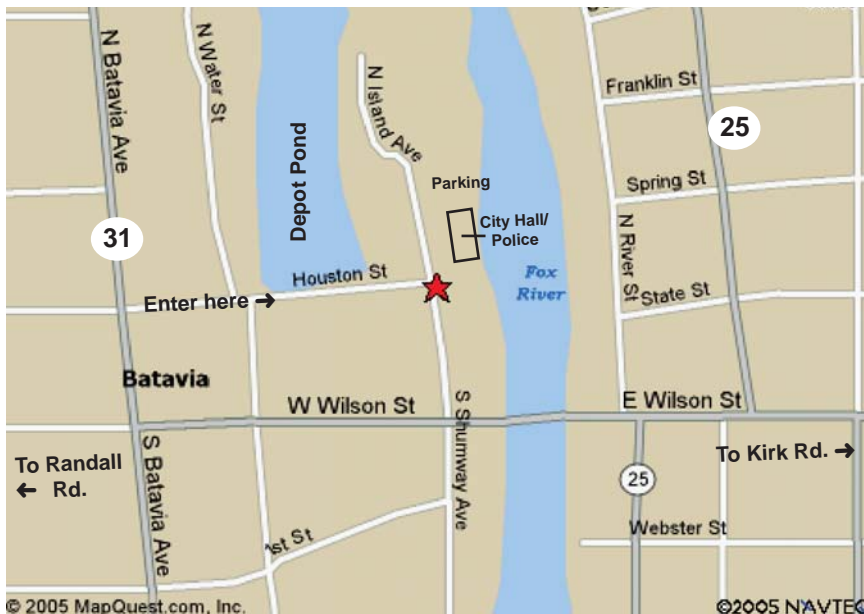

Batavia Maps

Reach area lodging via Randall, Rt. 31, Rt. 25 OR Kirk Rd/Farnsworth Ave.

Batavia Area Lodging

Key to where located

R - off Randall -western edge road

K - Off Kirk -eastern edge road

St. Charles - North of Batavia

Hampton Inn & Suites **R**
2423 Bushwood Drive, Aurora, IL 60506
630-907-2600

Geneva - north of Batavia

Comfort Inn **K**
1555 E. Fabyan Parkway, Geneva, IL 60134
630-208-8811

Geneva Motel **K**
33W209 State Hwy 38, Geneva, IL 60134
630-232-7121